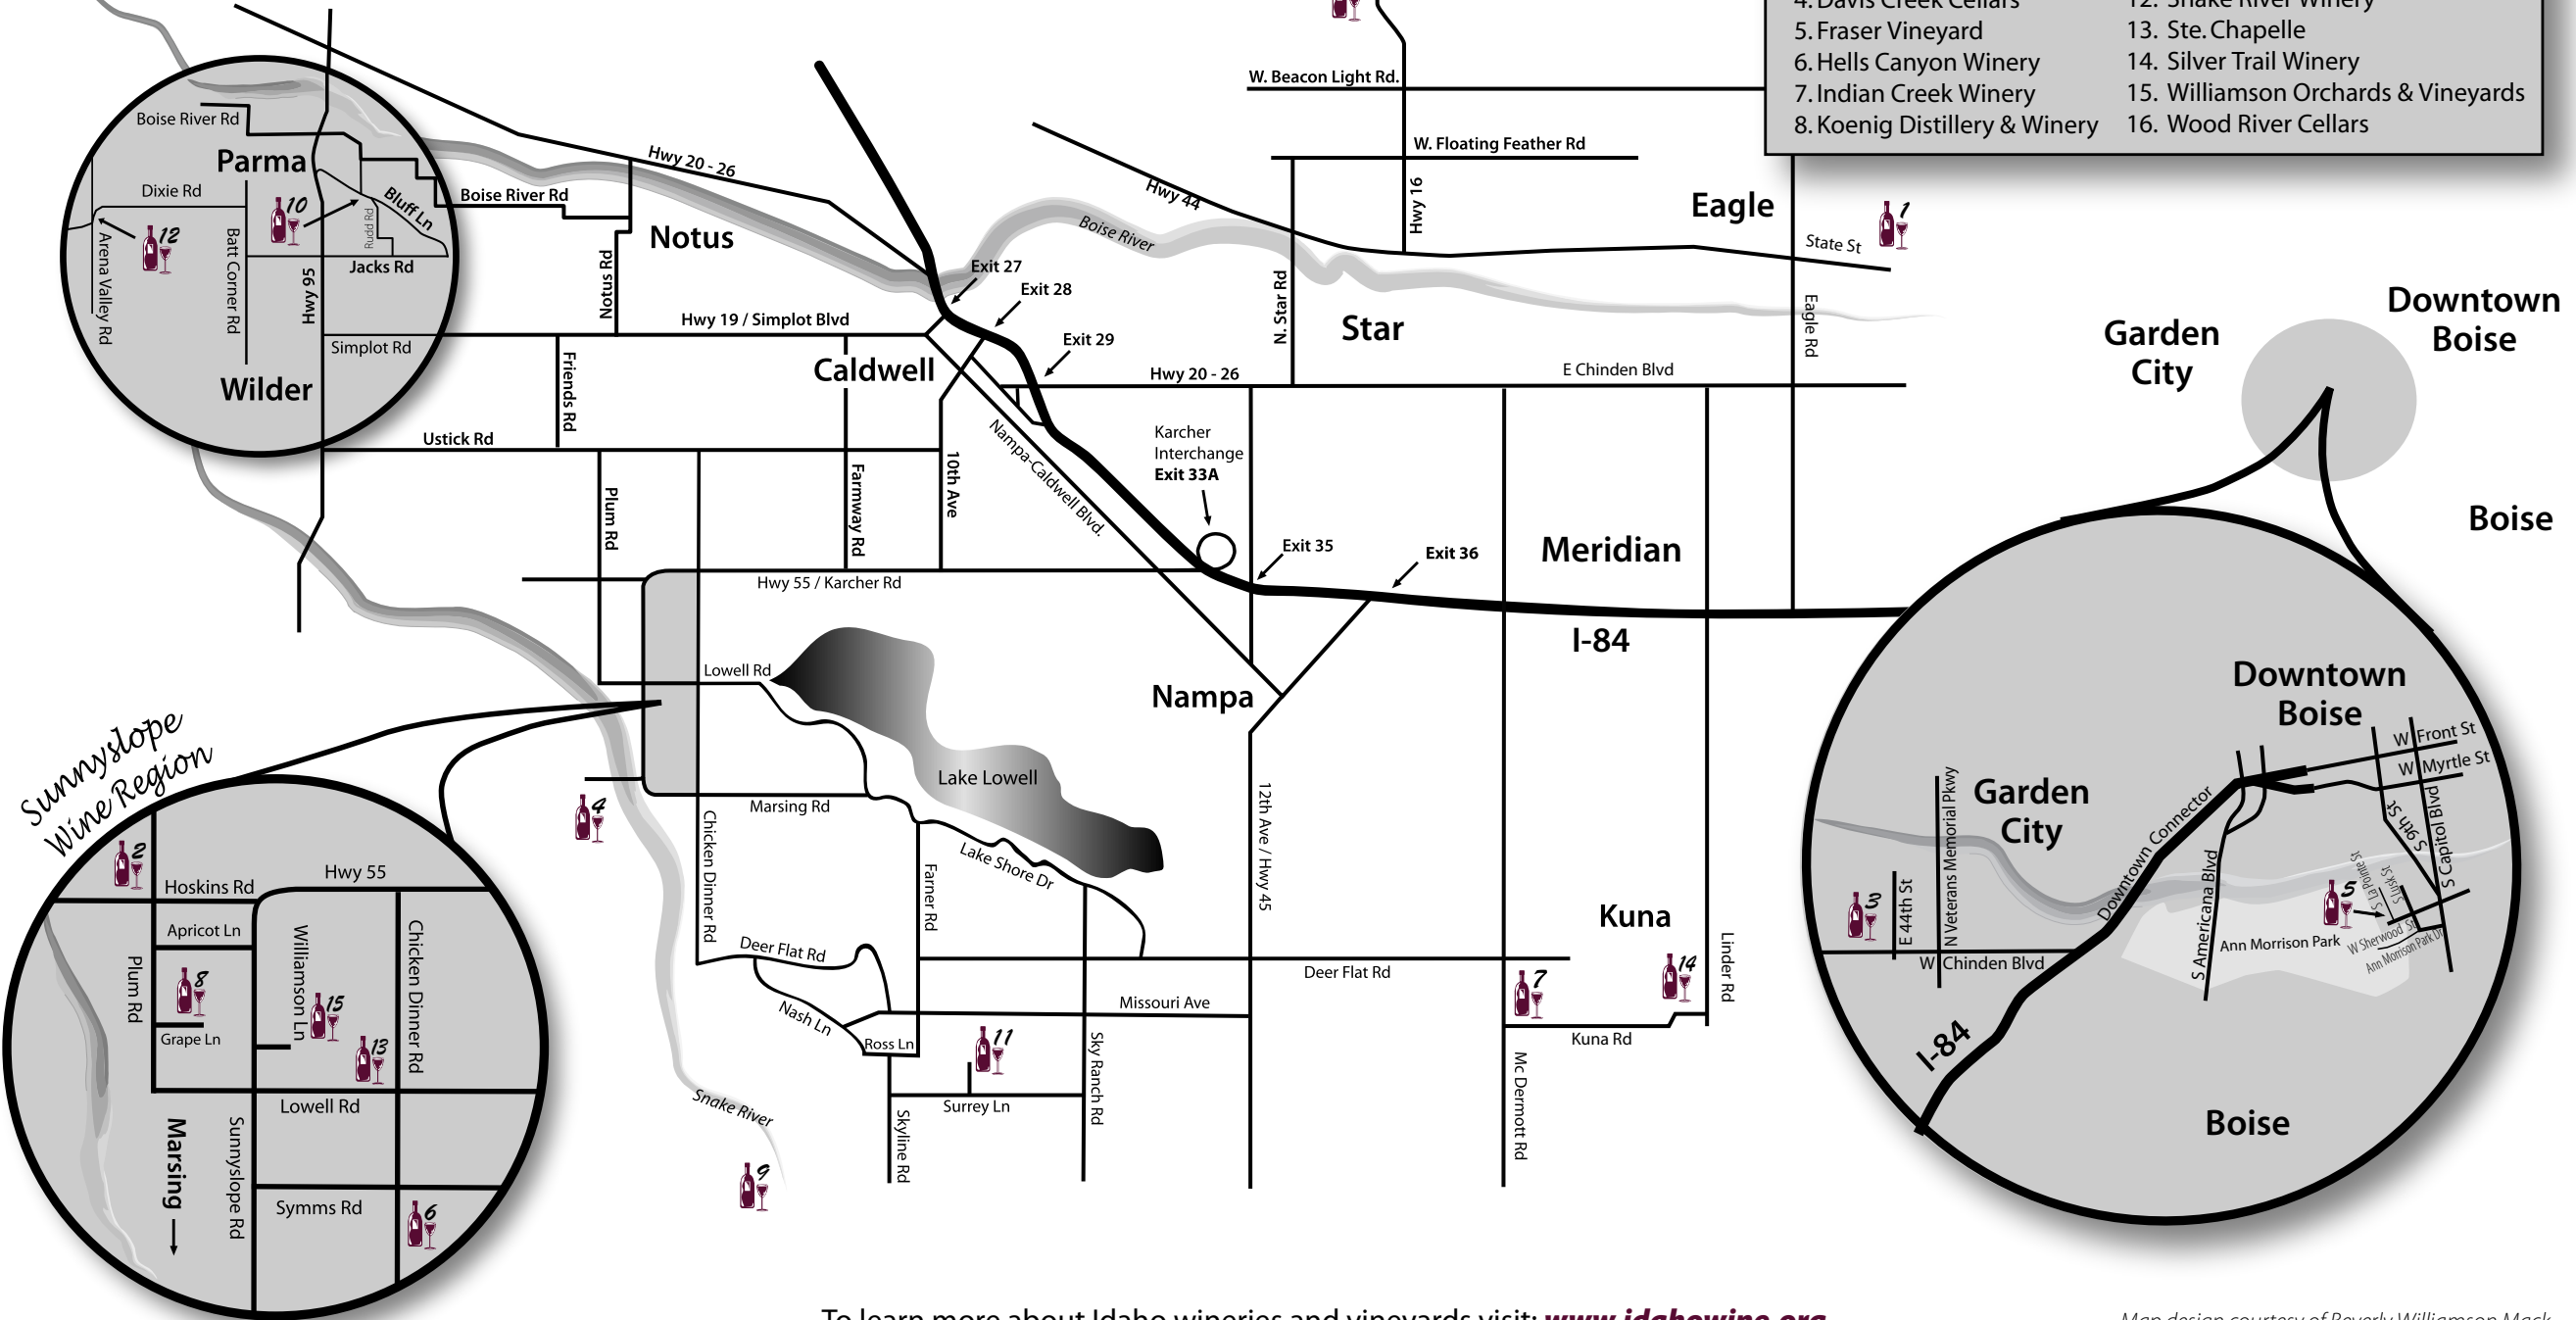

Western Region of the Snake River Valley AVA

1. 3 Horse Ranch	9. Miceli Vineyards
2. Bitner Vineyards	10. Parma Ridge Vineyards
3. Cinder	11. Sawtooth Winery
4. Davis Creek Cellars	12. Snake River Winery
5. Fraser Vineyard	13. Ste. Chapelle
6. Hells Canyon Winery	14. Silver Trail Winery
7. Indian Creek Winery	15. Williamson Orchards & Vineyards
8. Koenig Distillery & Winery	16. Wood River Cellars

To learn more about Idaho wineries and vineyards visit: www.idahowine.org

Map design courtesy of Beverly Williamson Mack